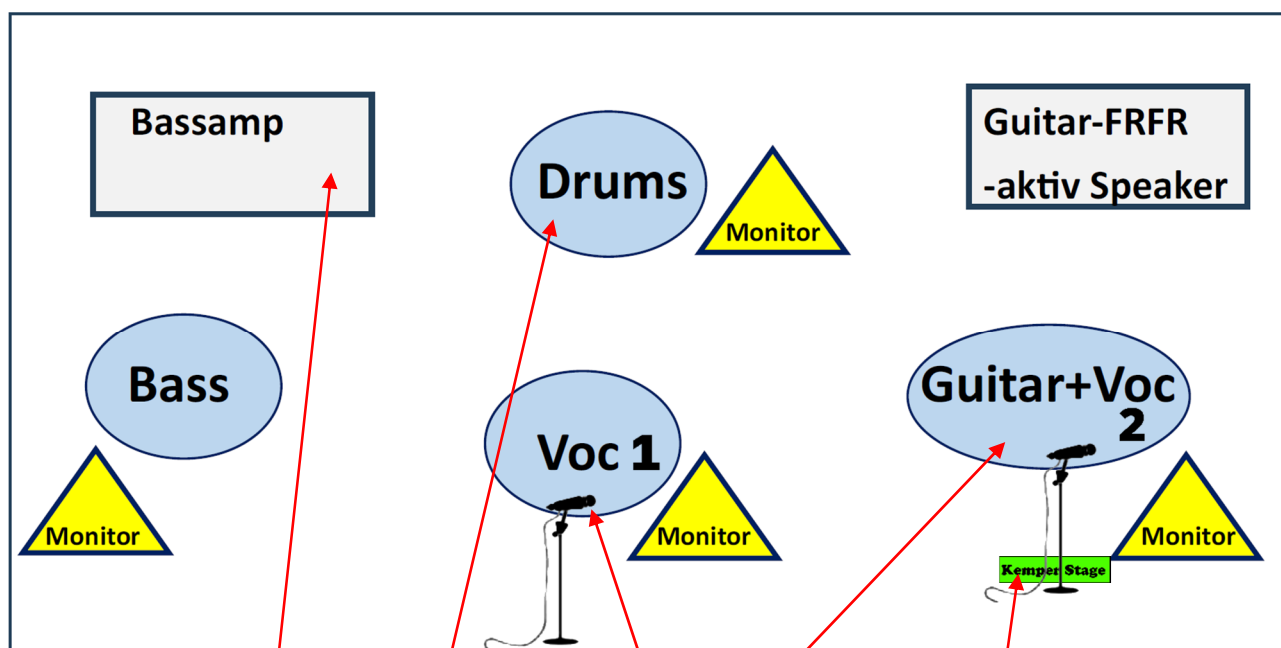

## Positions on Stage:

**Outputs:** 1X Di Bass - 6X Mic Drums - 2X Mic Vocals - 2X Lineout Guitar (stereo)

## Requirements:

Musicians	Instrument	source	Outputs	Monitor requirements
Andre Montalbano	Vocals 1		1X microphone on stand	Vocal1 Vocal2 Guitar
Peter Blenk	Bass Guitar	Bassamp: Carvin B800 Combo 15 Zoll  Speaker: Warwick 410	Di out	Vocal1 Vocal2 Guitar
Peter Eiler	Vocals 2 E-Guitar	(Pre)Amp: Kemper Stage  Speaker: Aktiv Blueamps Mimic 2X12	Vocal2: 1X microphone on stand + Guitar: Kemper Stage - Lineout (2X Line TS - or 2X XLR)	Vocal1 Vocal2
Manfred Prestel	Drums	Pearl Session: Kick - 20" Snare - 14" tom hi - 10" Tom low - 12" Stand tom - 14" Hihat - Paiste Sound Edge14" Paiste Formula - Splash - 12" Paiste Signature Full Ride 20" Paiste Signature Crash 17" Paiste Ride China 18"	6X Mic: kick snare Hihat tom tom stand tom overhead	Vocal1 Vocal2 Guitar

Space for drinks would be nice, but not essential...

**If required, the following PA is available:**

Mixing - Dynacord CMS1600-3

2X Subwoofer Mackie – SRM1850

2X Top Yamaha DSR12

2X Monitor Dynacord AXM12A