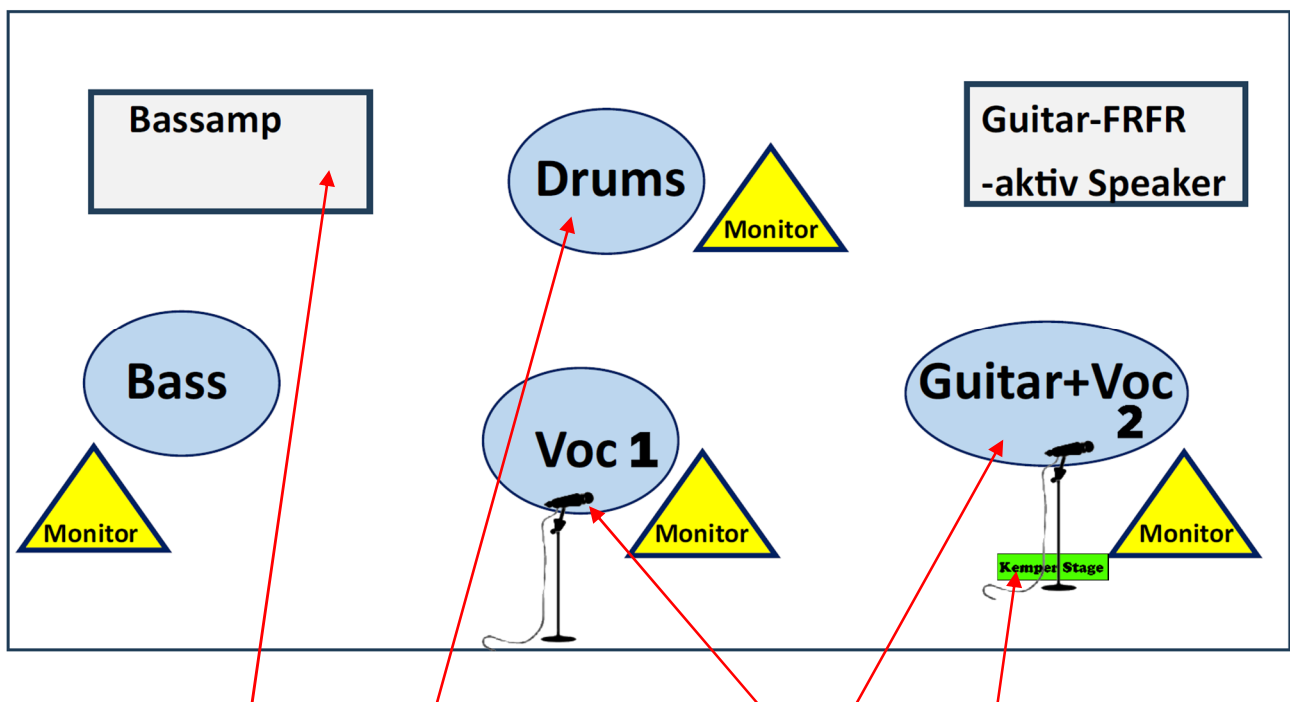

TechRider – Maria hilf

Kontakt: Peter Eiler
info@maria-hilf.net
mobil: 0160 504 9540
www.maria-hilf.net

Positions on Stage:

Outputs: 1X Di Bass - 2X Lineout-E-Drum(Stereo) - 2X Mic Vocals - 2X Lineout Guitar (stereo)

Requirements:

Musicians	Instrument	source	Outputs	Monitor requirements
Andre Montalbano	Vocals 1		Vocal1: 1X microphone on stand	Vocal1 Vocal2 Guitar
Peter Blenk	Bass Guitar	Bassamp: Carvin B800 Combo 15 Zoll Speaker: Warwick 410	Di out 1X XLR	Vocal1 Vocal2 Guitar
Peter Eiler	Vocals 2 E-Guitar	(Pre)Amp: Kemper Stage Speaker: Aktiv Blueamps Mimic 2X12	Vocal2: 1X microphone on stand + Guitar: Kemper Stage - Lineout (2X Line TS - or 2X XLR)	Vocal1 Vocal2
Manfred Prestel	E-Drums	Roland TD17KV-X kick snare Hihat 2X tom tom Stand tom 3x symbal stands	2X Line TS - Stereo	Vocal1 Vocal2 Guitar

Space for drinks would be nice, but not essential....